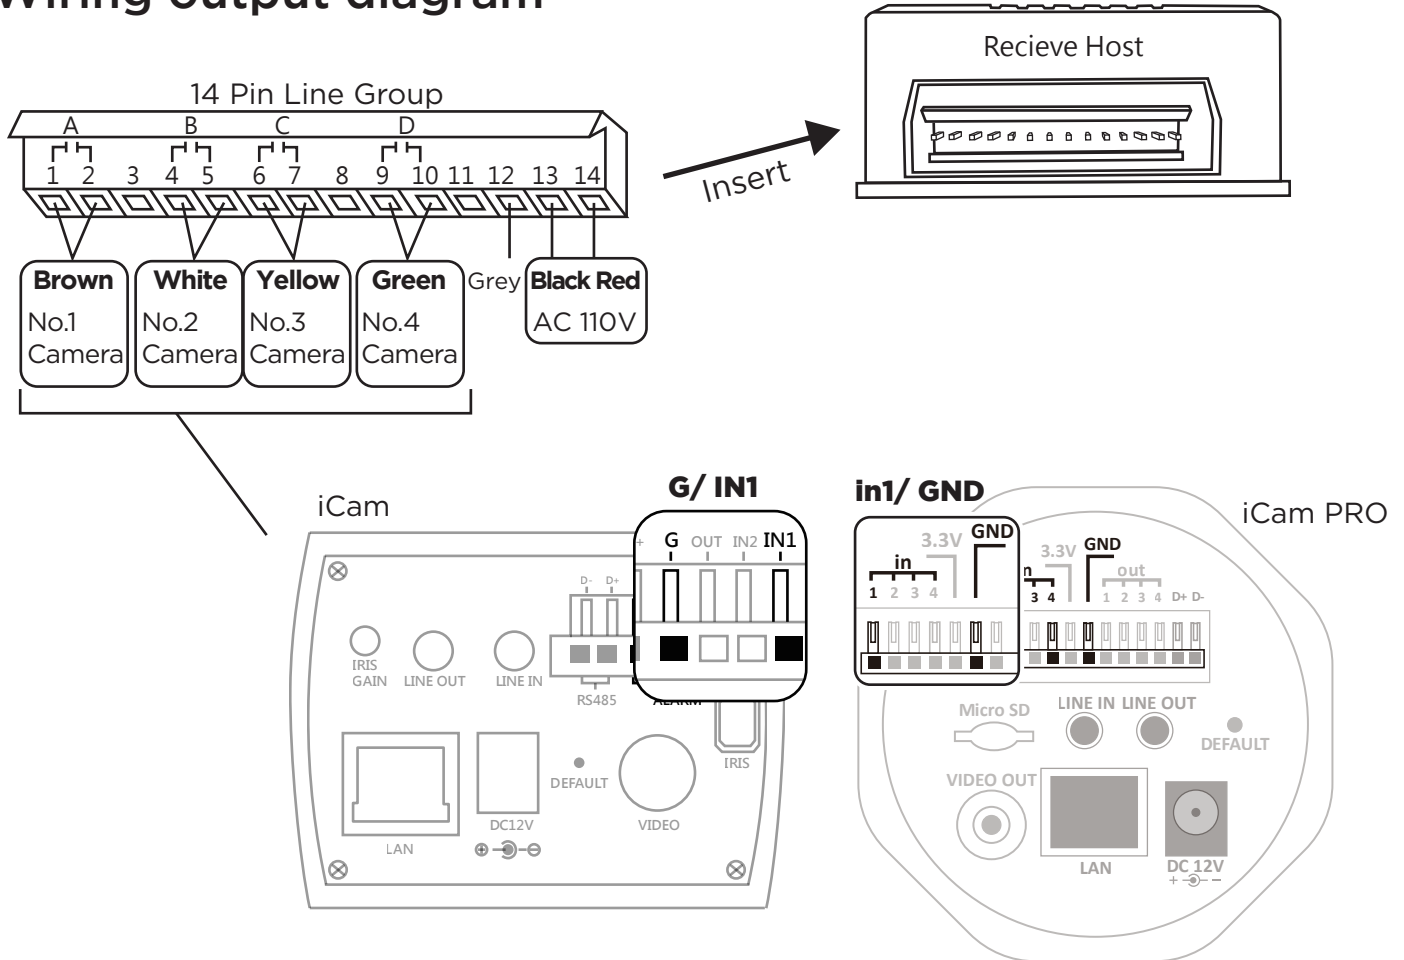

iFollow DCM Installation Guide

Download Manuals
<http://manual.blueeyes.com.tw>

One control module supports four iCams/iCam PROs. Users can switch camera via control module.

■ Wiring output diagram

■ Wireless Control